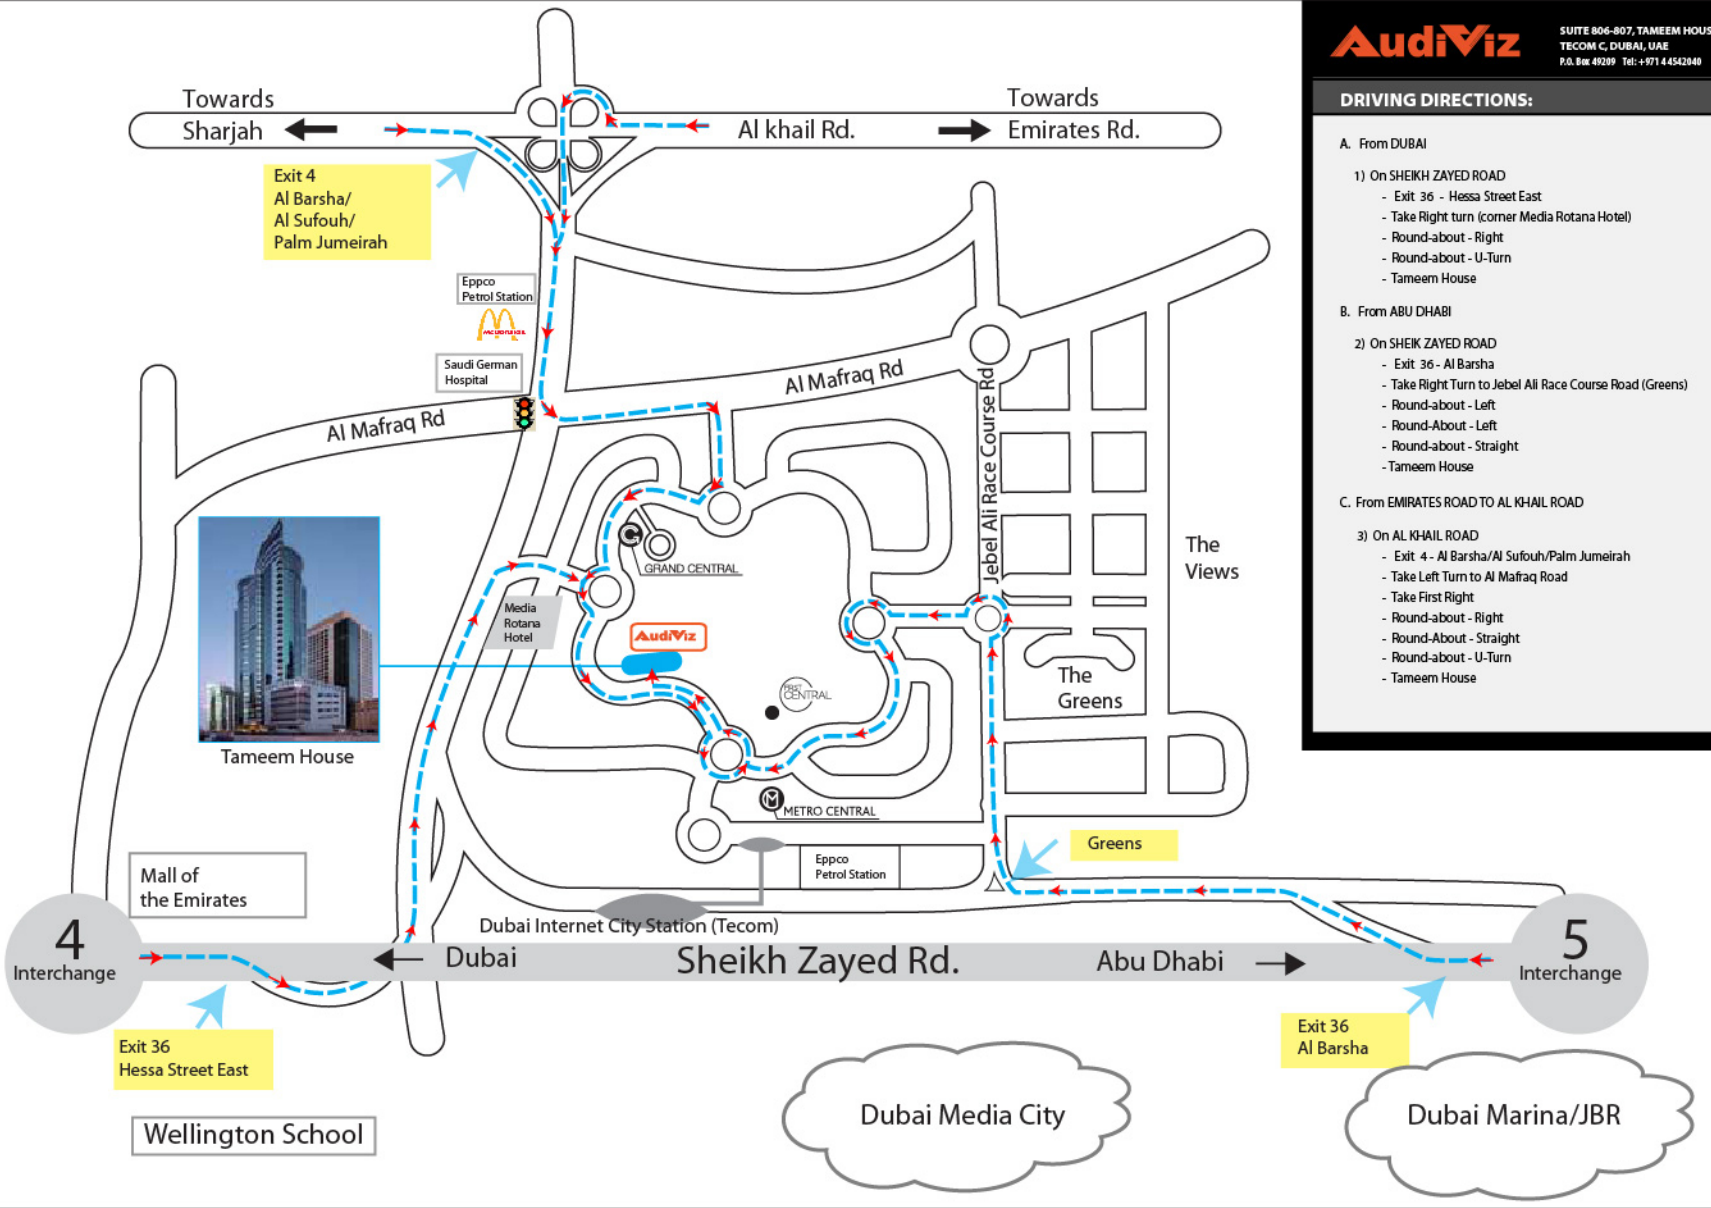

DRIVING DIRECTIONS:

A. From DUBAI

- 1) On SHEIKH ZAYED ROAD
 - Exit 36 - Hessa Street East
 - Take Right turn (corner Media Rotana Hotel)
 - Round-about - Right
 - Round-about - U-Turn
 - Tameem House

B. From ABU DHABI

- 2) On SHEIKH ZAYED ROAD
 - Exit 36 - Al Barsha
 - Take Right Turn to Jebel Ali Race Course Road (Greens)
 - Round-about - Left
 - Round-About - Left
 - Round-about - Straight
 - Tameem House

C. From EMIRATES ROAD TO AL KHAIL ROAD

- 3) On AL KHAIL ROAD
 - Exit 4 - Al Barsha/AJ Sufouh/Palm Jumeirah
 - Take Left Turn to Al Mafraq Road
 - Take First Right
 - Round-about - Right
 - Round-About - Straight
 - Round-about - U-Turn
 - Tameem House

4 Interchange

5 Interchange

Dubai Media City

Dubai Marina/JBR